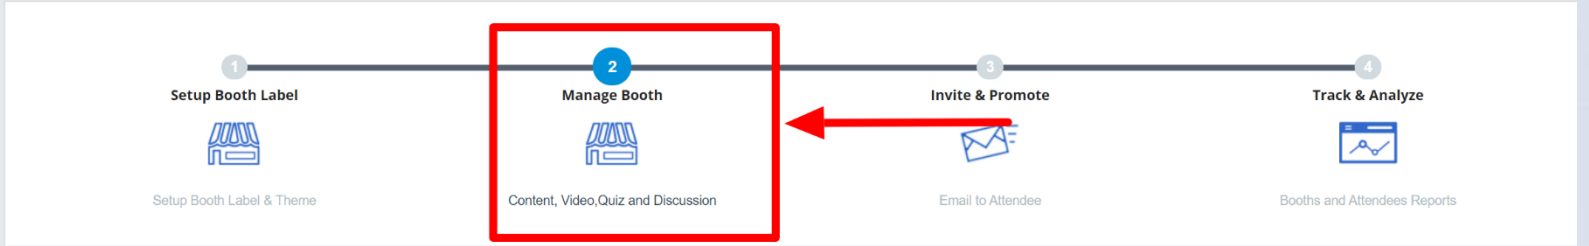

Dashboard

- Other Networks
- Booth Private Label
- Booth Theme
- Lead Keywords
- Track & Analyze

eZ-XPO - Virtual Boot Camp

Booth List

search by Name, keyword

NAME	SEARCH KEYWORD	CREATED BY	PRICING PLAN	STATUS	OPERATIONS
Getting Started with eZ-XPO	Getting	sponsor	Silver	Published	<input type="button" value="Go to Booth"/>