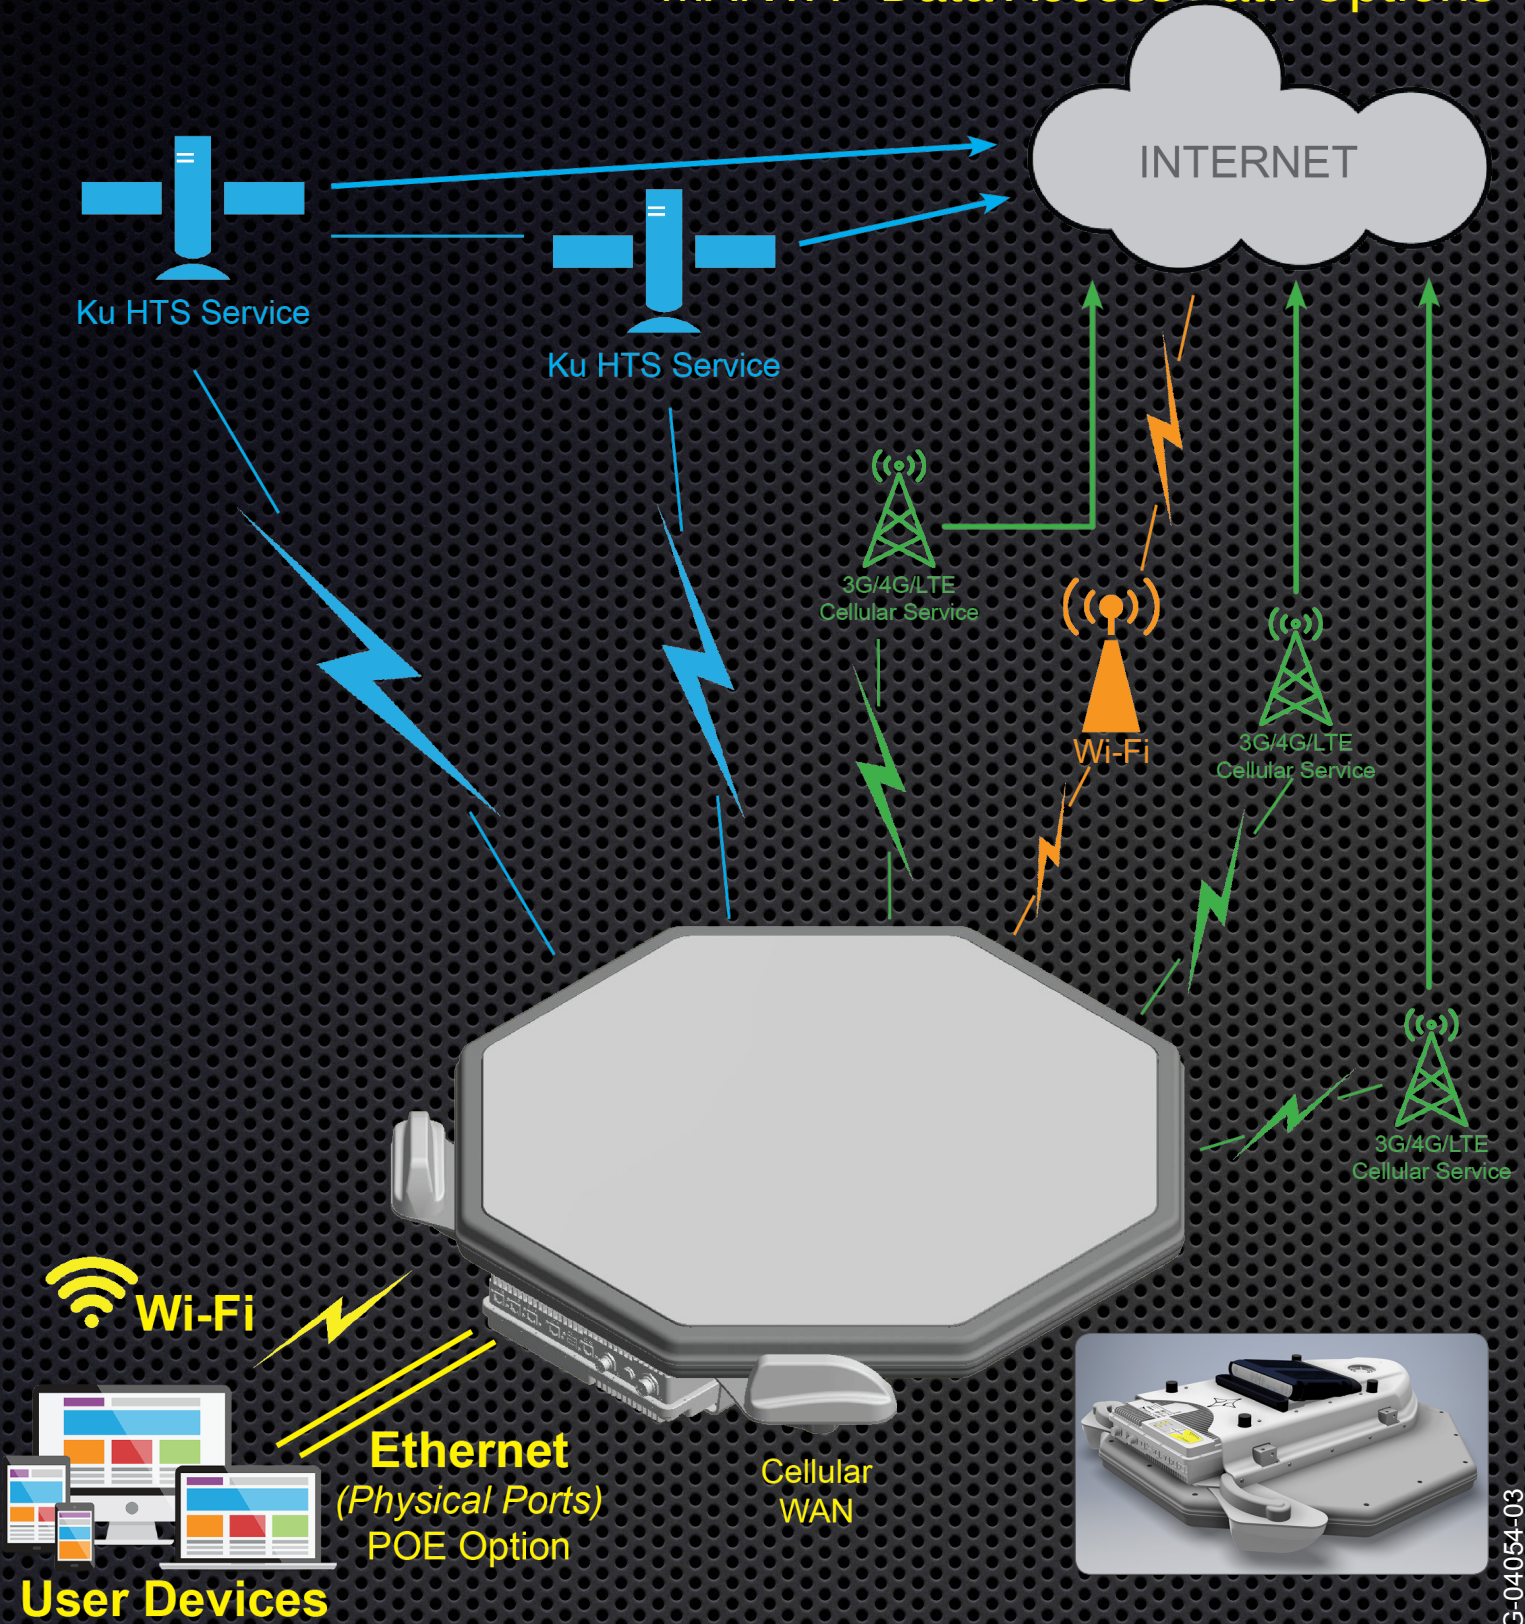

Paradigm
Clear Sighted Solutions

LEPTON
Global Solutions

MANTA[®] +

CONNECTED BY
KYMETA[™]

Fully Integrated Satcom / LTE Solution

- ✦ Flat, Lightweight Terminal. One Case Complete Solution
- ✦ Fully Integrated Satellite & 3G/4G/LTE Cellular Terminal
- ✦ Seamless Network Switching via Cradlepoint Router
- ✦ Discreet, Low Profile Unit
- ✦ Self-Pointing Satellite Antenna, Software Beam Forming and Tracking
- ✦ Integrated PIM[®] Module Supports 10+ Modem Types
- ✦ BUCs from 8 to 40 Watts
- ✦ COTM or Static Operations
- ✦ Ruggedized for Extreme Environments
- ✦ No Moving Parts
- ✦ Just Add Power...

MANTA+ Data Access Path Options

Devices connected to the MANTA+ Wi-Fi (and/or physical ports) will be routed via Wi-Fi, cellular or satellite depending on real time availability and/ or service weighting.