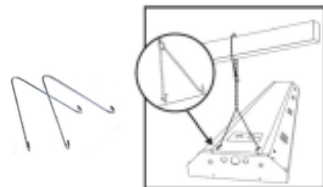

Suspension mount

for more information email info@emium.com
or call 224.735.3435 | www.emium.com