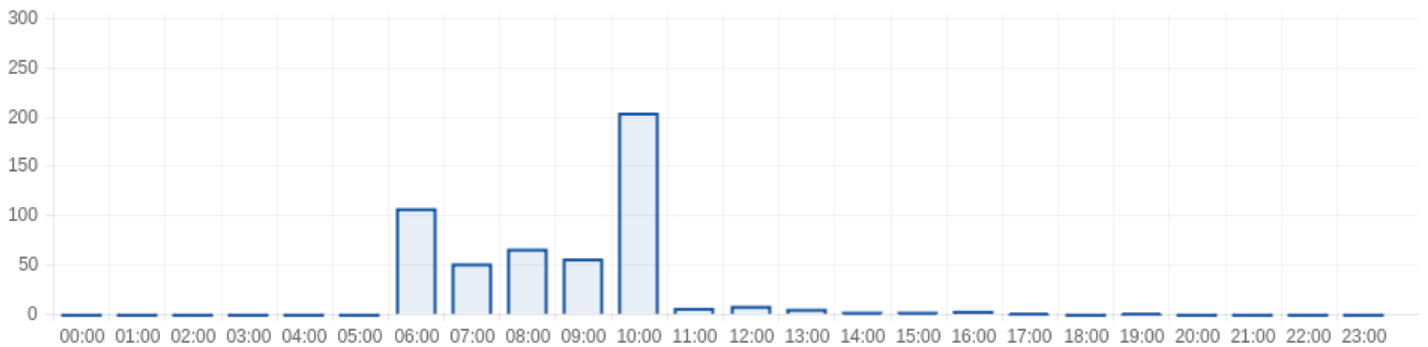

Press Release Views by Time of Day

This chart includes data from the date of publication to now, for all sites that support detailed tracking.

Rendered using your company timezone: EDT