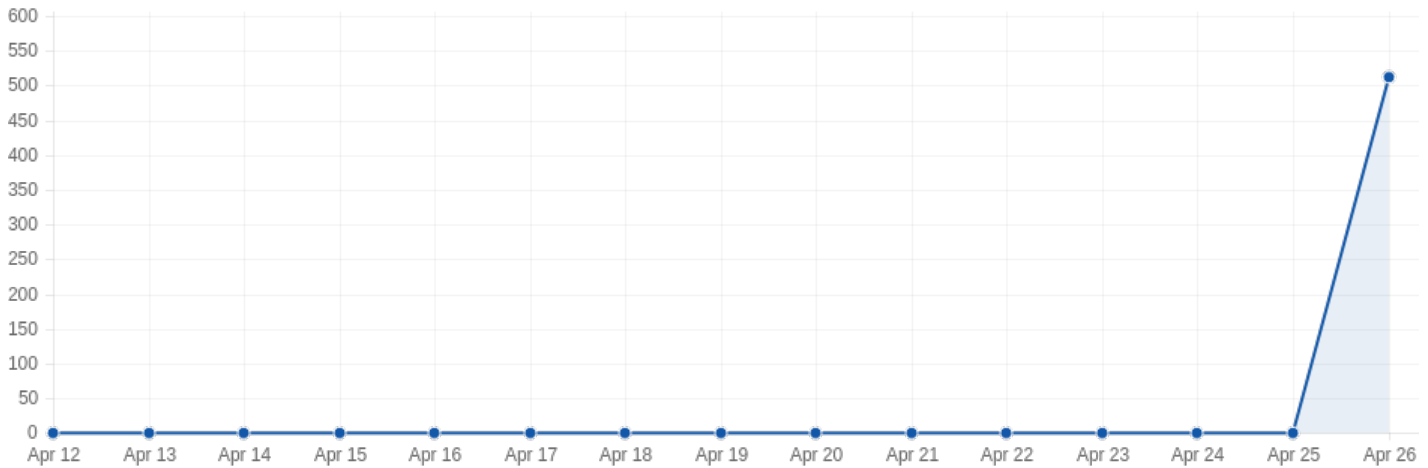

Press Release Views by Date

This chart includes data from the date of publication to now, for all sites that support detailed tracking.

Rendered using your company timezone: EDT

Press Release Views by Time of Day