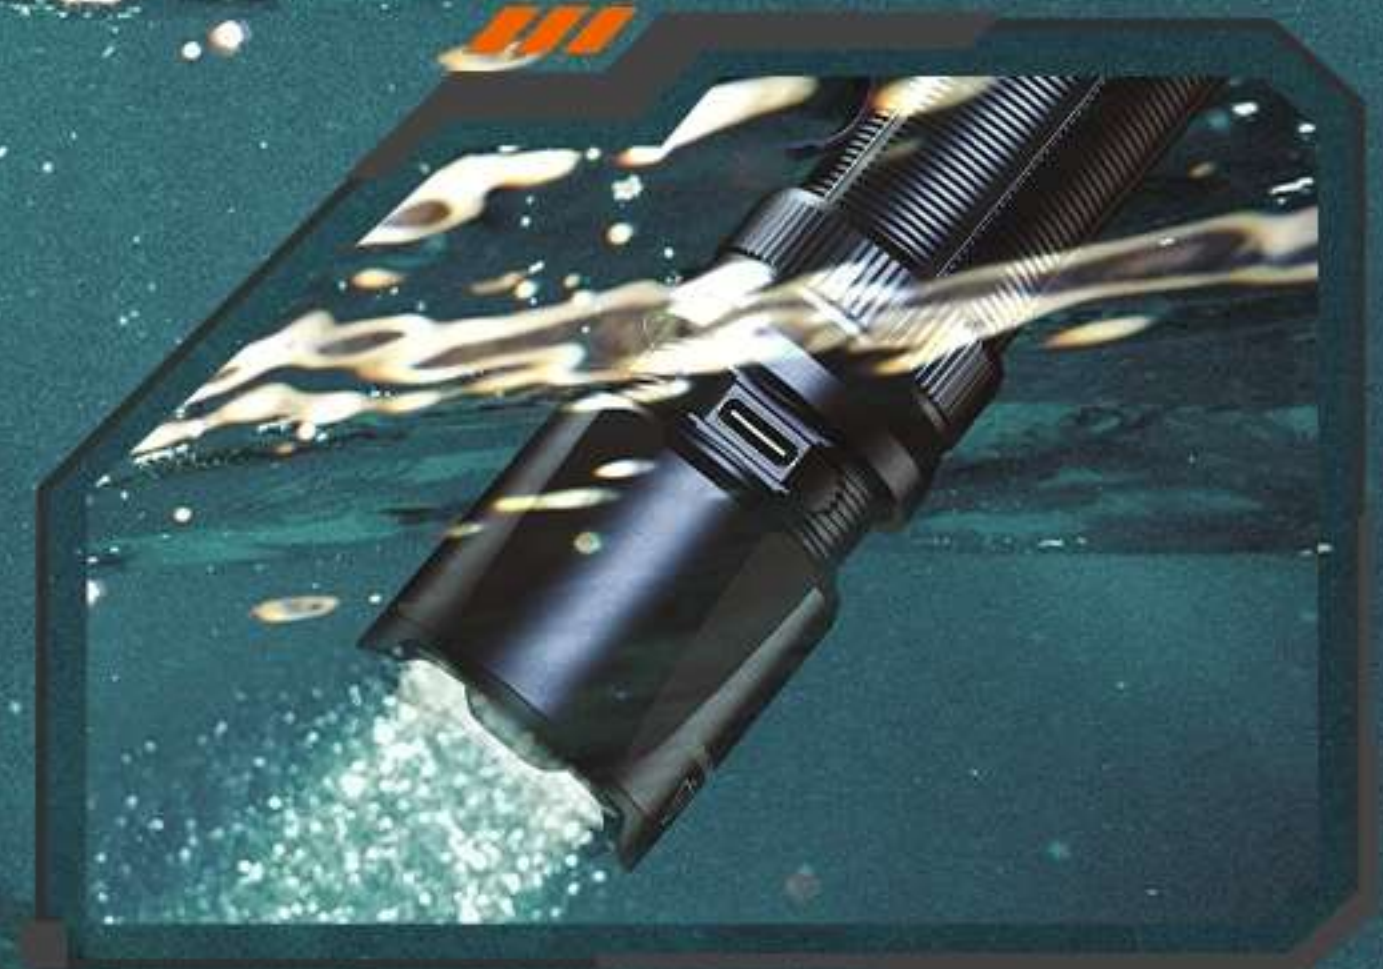

INNER WATERPROOF

IP68 ratings

are fully protected
against dust and foreign objects.

* According to the ANSI/PLATO FL1
standard, the above specifications
are from the results produced
by Fenix through its
laboratory testing.

Inner waterproof port

Normal use with no fear of water ingress.