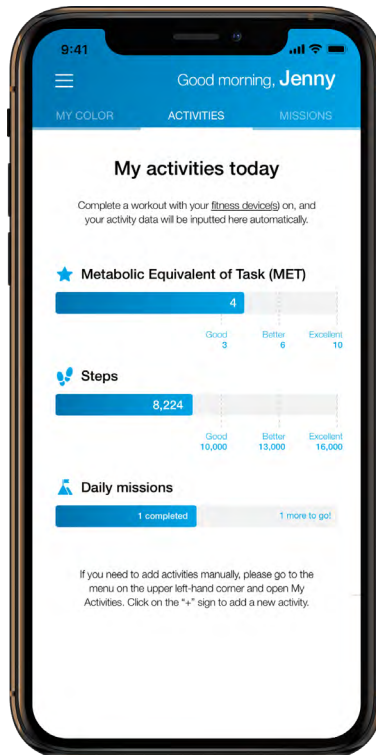

SHAPA APP

SHAPA DIABETES PREVENTION PROGRAM

SHAPA FOR AIG

SHAPA COACH ADMIN PORTAL

Adam Jenkins
Shapa Admin

Navigation

- Home
- Missions
- Emails
- Groups
- Health Tips
- Measurements
- Content Library
- Push Notifications
- Upload Native App Build
- Reports
- Users

Daily Report

Today's Active Users
112

View Detail

Total Measurements Today
79

View Detail

App Opens
104

View Detail

Group Performance by Coach