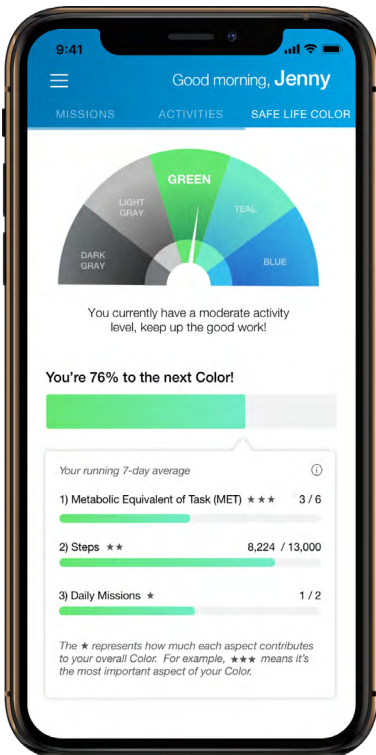

SHAPA APP

SHAPA DIABETES PREVENTION PROGRAM

SHAPA FOR AIG

SHAPA COACH ADMIN PORTAL

Adam Jenkins
Shapa Admin

Navigation

- Home
- Missions
- Emails
- Groups
- Health Tips
- Measurements
- Content Library
- Push Notifications
- Upload Native App Build
- Reports
- Users

Daily Report

Today's Active Users
112

View Detail

Total Measurements Today
79

View Detail

App Opens
104

View Detail

Group Performance by Coach

Day **Week** Month Year

12 April 2017
Points: 2215

● Jonathan ● Carl ● Sandra

✕ Messages ⚙️

Today ☰

📄 **Ricardo Berry** 03:14AM

Hello! I'm trying to access the weekly webinar, but the system crashes every time I do it. Please help!