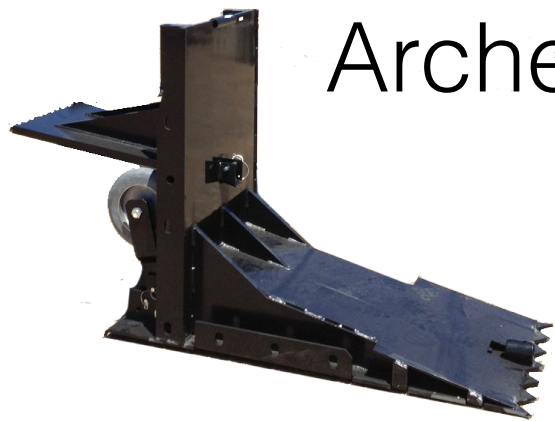

144 Deaths

And thousands injured in just the last 2 years from vehicle attacks.

Passive Protection

Portable barriers protect areas from vehicle entry while still allowing for unimpeded pedestrian flow.

Drop & Stop Solution

Archer 1200

Meridian barriers are modular by design to respond to changing deployment needs. They are used for road/lane closures and to protect pedestrian areas from vehicle entry. With crash test ratings to both the US DOD and Europe's PAS 68, they are the best option for temporary and responsive protection.