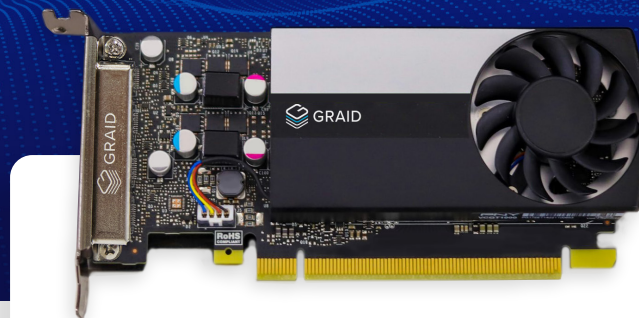

SupremeRAID™ SR-1000

SPEC SHEET

Introducing the world's first NVMe and NVMeoF RAID card to unlock the full potential of your SSD performance. GRAID SupremeRAID™ cutting edge technology eliminates the traditional RAID performance bottleneck to deliver world-record performance, comprehensive data protection, and unmatched flexibility at the lowest TCO on the market.

📄 DOWNLOAD THE USER GUIDE

LEARN MORE NOW GRAIDTECH.COM

SupremeRAID™ SR-1000

SPEC SHEET

Test Environment Specifications Software: Linux Version: CentOS 8.5; Windows Version: Windows Server 2019 | Hardware: CPU: Intel(R) Xeon(R) Gold 6338 CPU 32-Core with 2.0GHz x 2; Memory: SK Hynix HMA82GR7CJR8N-XN DIMM DDR4 3200 MHz 16GB x 16; SSD: INTEL D7-P5510 SSDPF2KX038TZ 3.8TB x 20 | **RAID Configuration:** Random performance based on a drive group with 12 physical drives and 1 virtual drive; sequential performance based on a drive group with 20 physical drives and 1 virtual drive