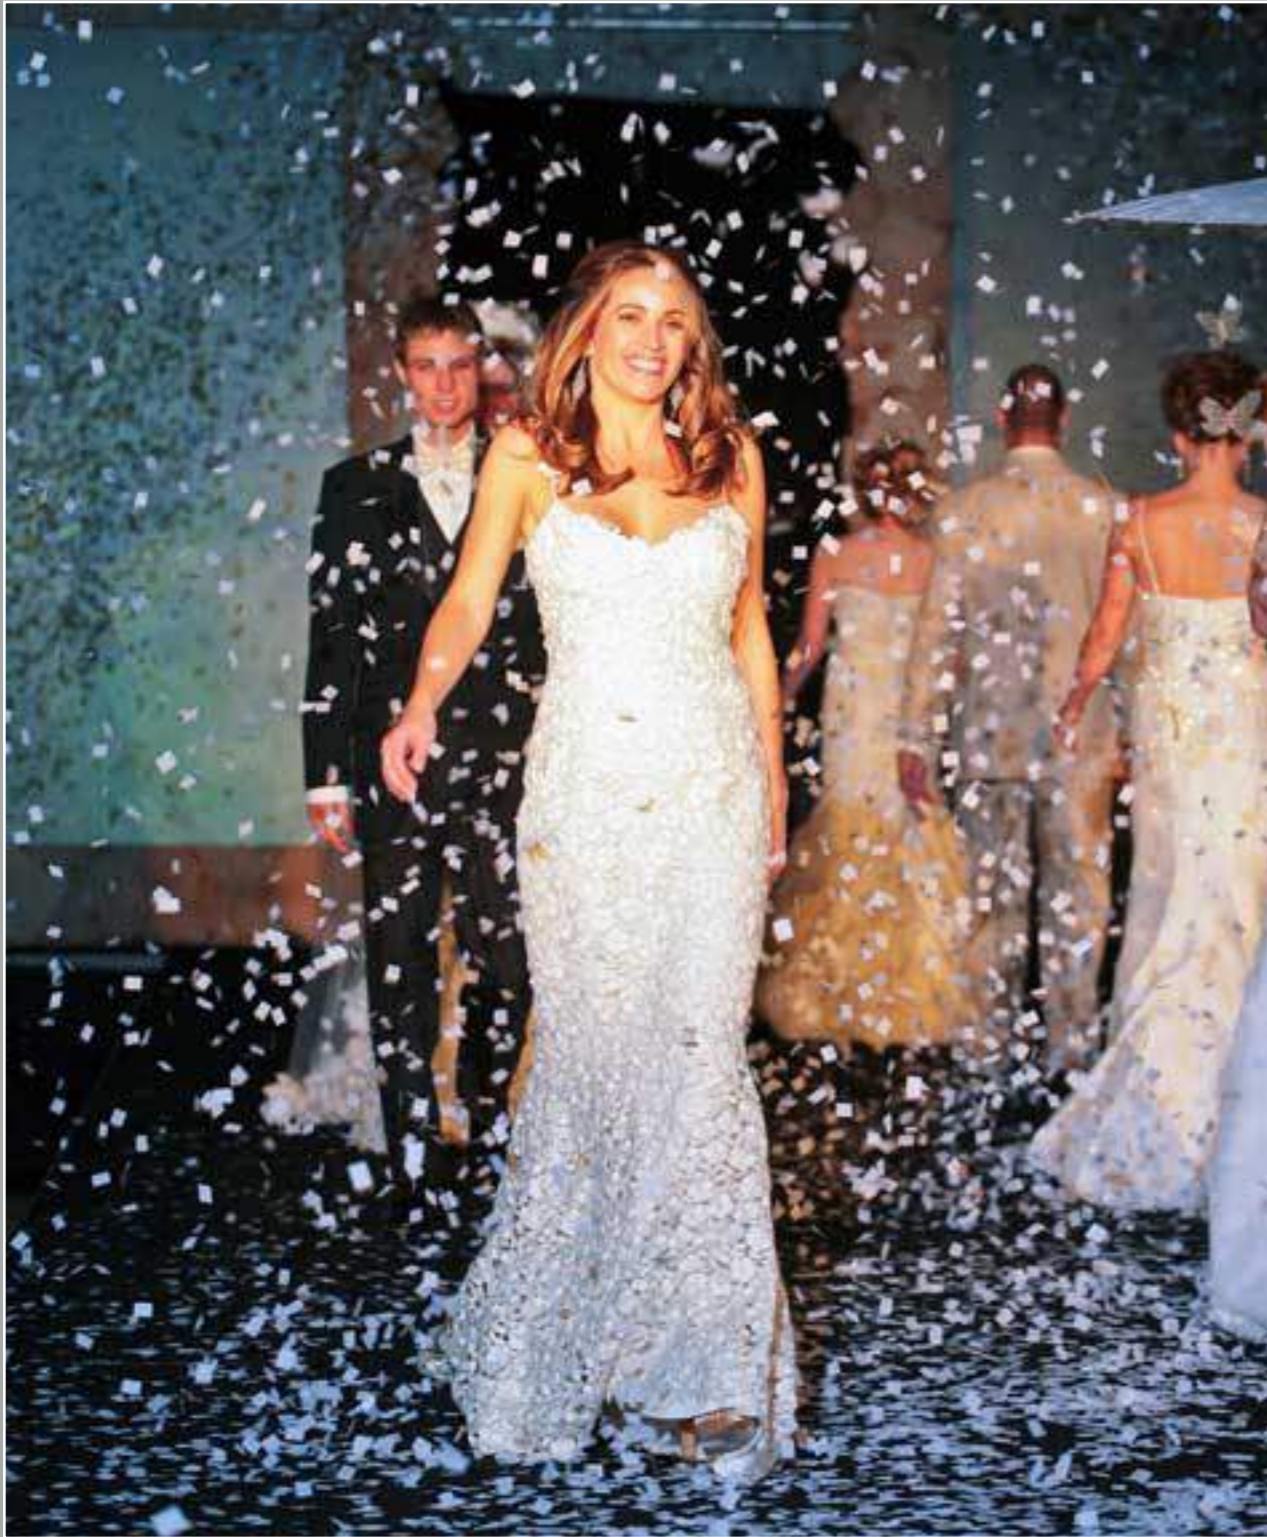

TLC CREATIVE SPECIAL EFFECTS

Rose petals

*Silk petals, fireworks, fog fx,
live special effects...
TLC your event!*

**Silk Rose Petals
Confetti Launches
Streamer Launches**

TLC CREATIVE SPECIAL EFFECTS

Fog Effects