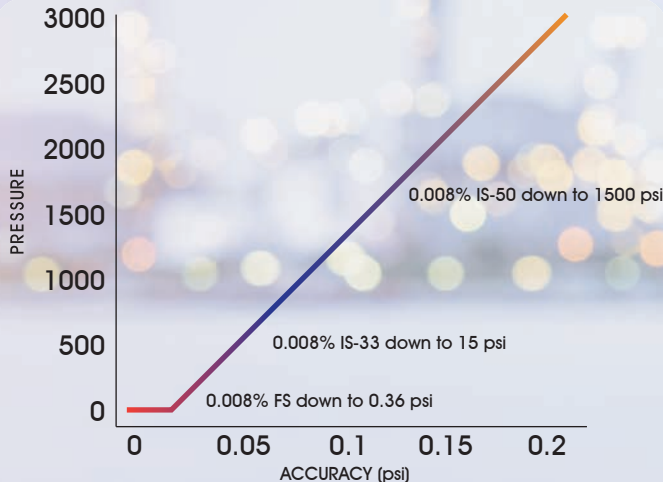

mentor

Our best selling controller, just got better

Starting in 2022, the CPC6050 will be able to achieve accuracy up to 0.008% of reading.

CPC6050
Modular Pressure Controller

- Two independent regulating channels
- Four interchangeable transducer slots
- Pressure range of 0.36 to 3,065 psi
- Control stability < 0.003% FS
- **NEW** 0.008% accuracy