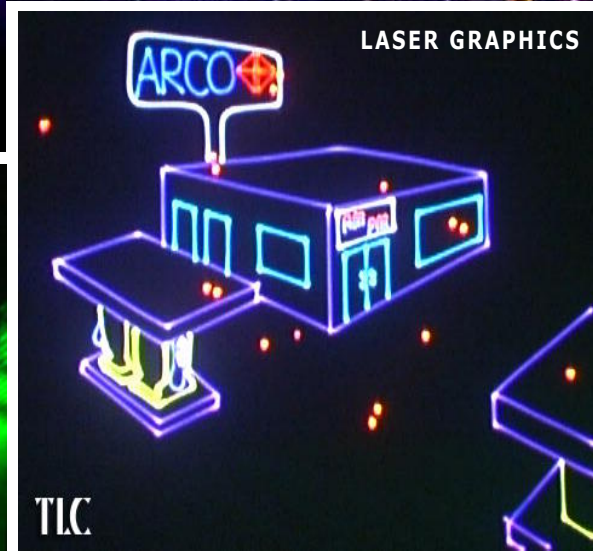

TLC

TLC

MULTICOLOR LASERS

TLC

SINGLE COLOR LASERS

TLC

LASER GRAPHICS

Laser entertainment is unique, fun, informative, and exciting. TLC's laser animated graphics and laser projection effects create an energetic focus that literally 'grabs' your eyes.

TLC

TLC

TLC

TLC

Custom laser graphics of your logos can be presented with impact. Lasers are in focus on most surfaces, and work equally well in front or rear projection. The astounding color of laser-light can only be experienced live.