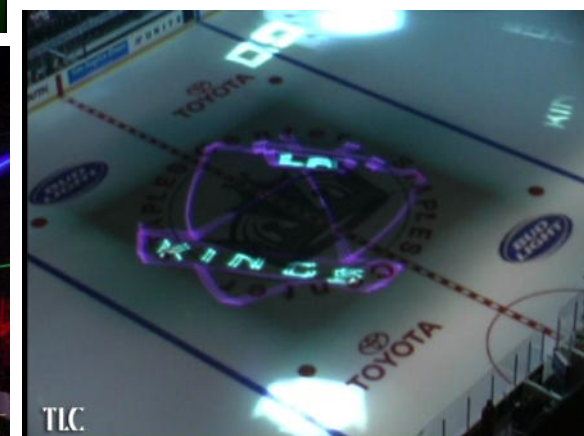

TLC

TLC

MULTICOLOR LASERS

TLC

SINGLE COLOR LASERS

TLC

LASER GRAPHICS

Laser entertainment is unique, fun, informative, and exciting. TLC's laser animated graphics and laser projection effects create an energetic focus that literally 'grabs' your eyes.

TLC

TLC

TLC

TLC

Custom laser graphics of your logos can be presented with impact. Lasers are in focus on most surfaces, and work equally well in front or rear projection. The astounding color of laser-light can only be experienced live.